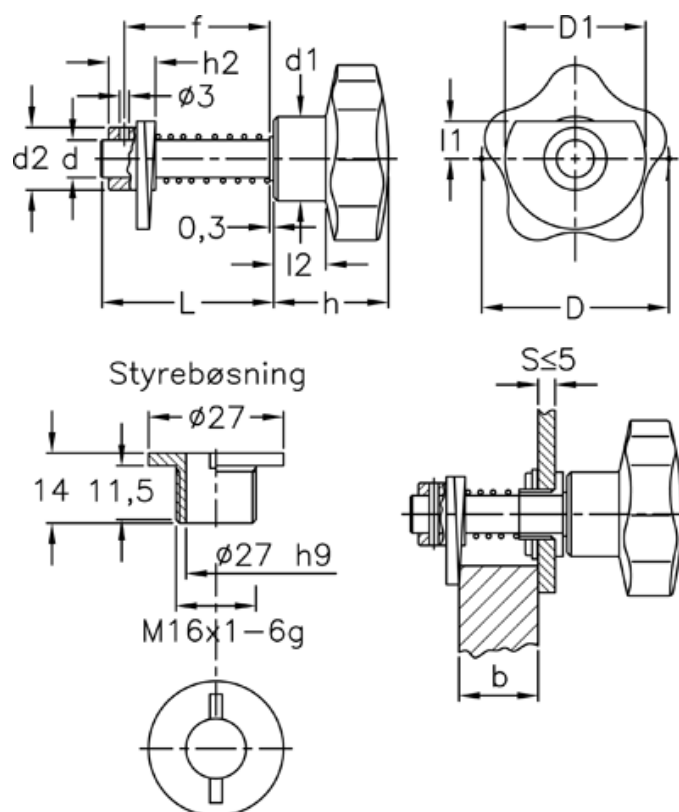

Article number: 2310068452

Description: E+G Latch-type knob
VCK.362/60-2+G-S

Measures

D = 60

d = 12

D1 = 45

d1 = 27

d2 = 20

f = S + b + 11 mm

h = 37

h2 = 15

Hole size = 16 H9

L = 54

l1 = 12

l2 = 17

S+b door thickness S=5 mm = 28-36,5